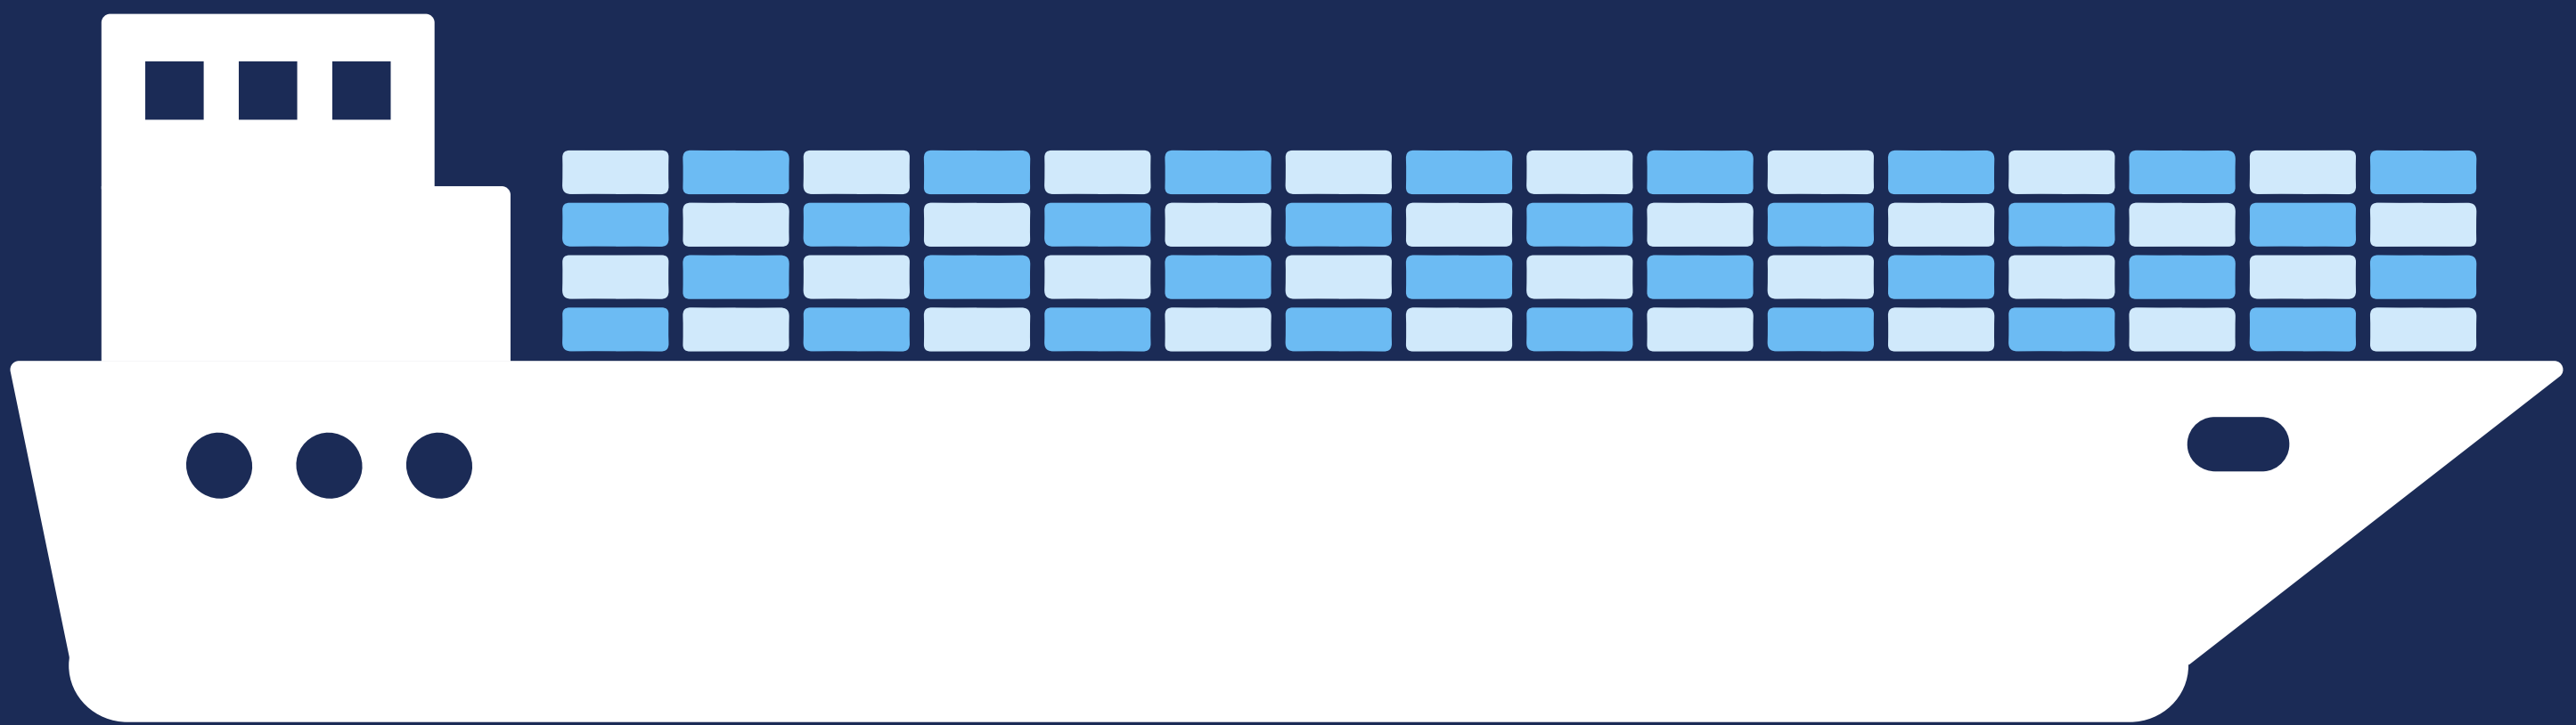

HOW BIG IS A CARGO SHIP COMPARED TO A NORTH ATLANTIC RIGHT WHALE?

**NORTH ATLANTIC
RIGHT WHALE**

52 FT

CARGO SHIP

1,145 FT

Slowing down saves whales! Ships traveling at 10 knots or less reduces the risk of collisions with North Atlantic right whales by 86%.